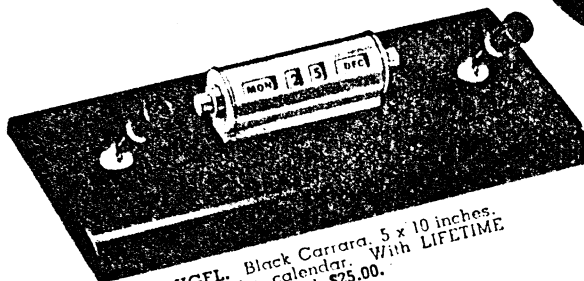

T170 BUGFL. Black Carrara. 5 x 10 inches. Chromium trim calendar. With LIFETIME pen and desk pencil $25.00.